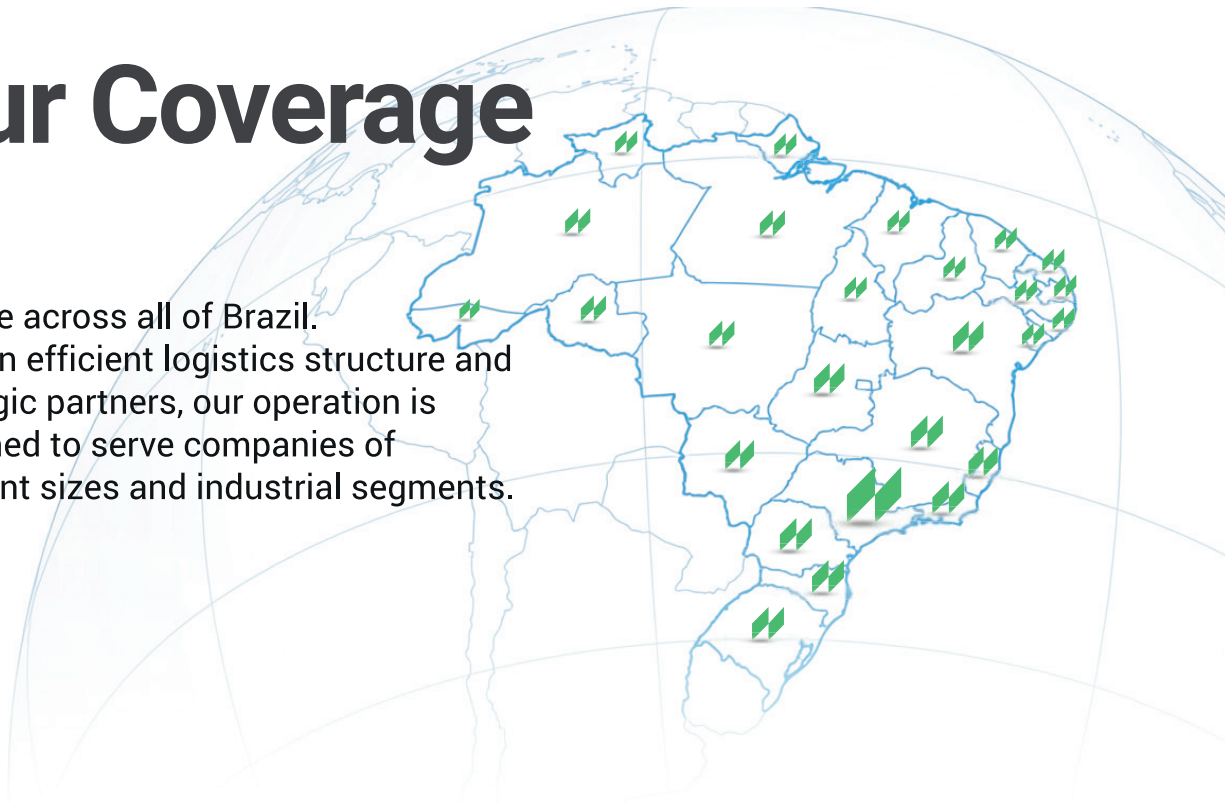

Our Coverage

Service across all of Brazil.
With an efficient logistics structure and strategic partners, our operation is designed to serve companies of different sizes and industrial segments.

A simple and agile business model

Explore the Neopeças portfolio

Offer solutions to your customers

Receive your customer's order

Place your order with Neopeças

100% secure transactions

★ Official invoice   ★ Warranty coverage   ★ Flexible payment terms